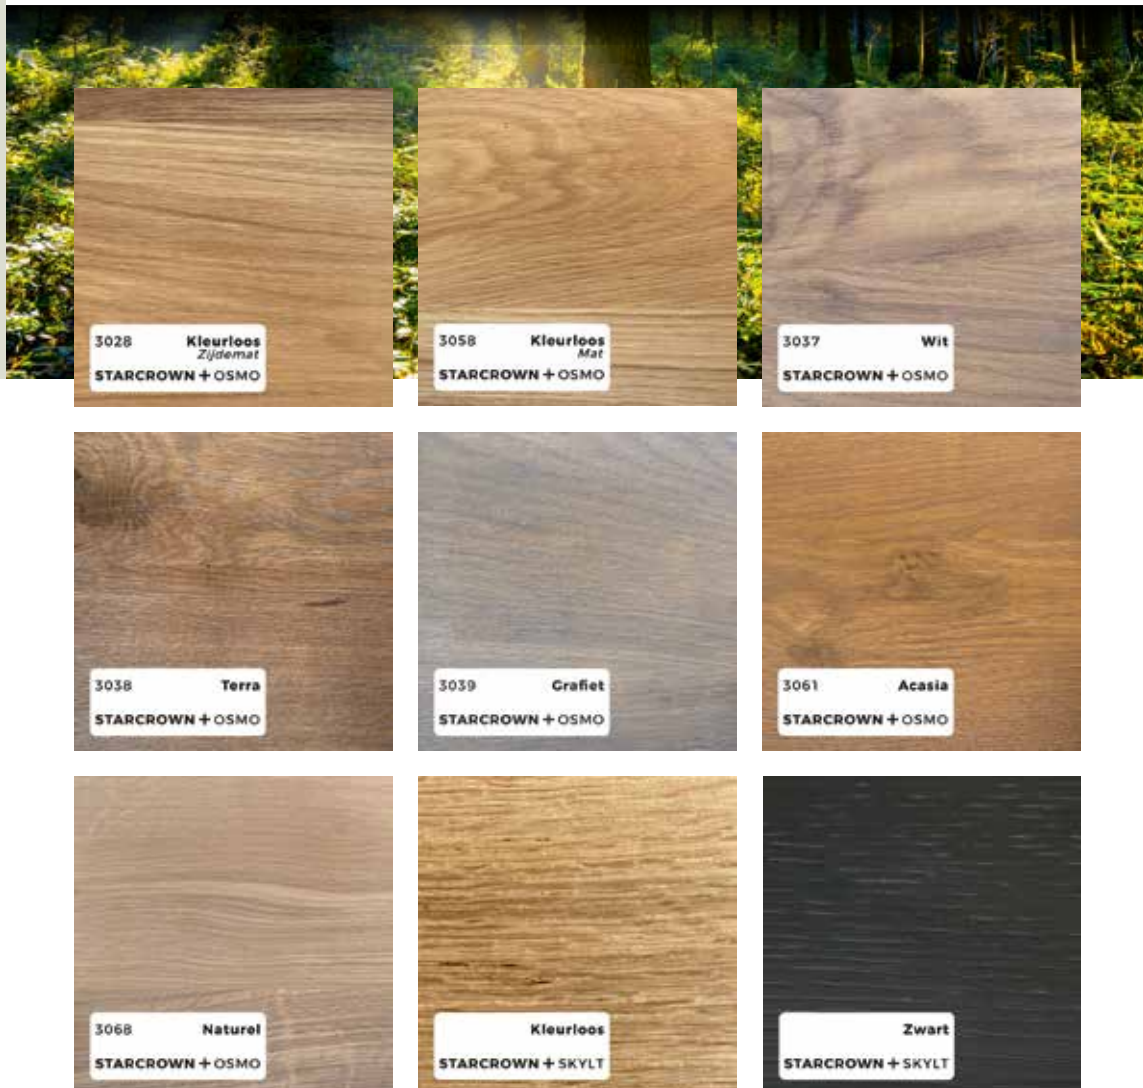

STARCROWN plus a perfect finish